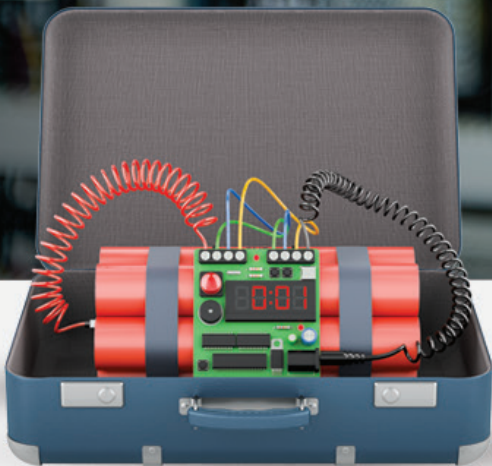

Our expertise